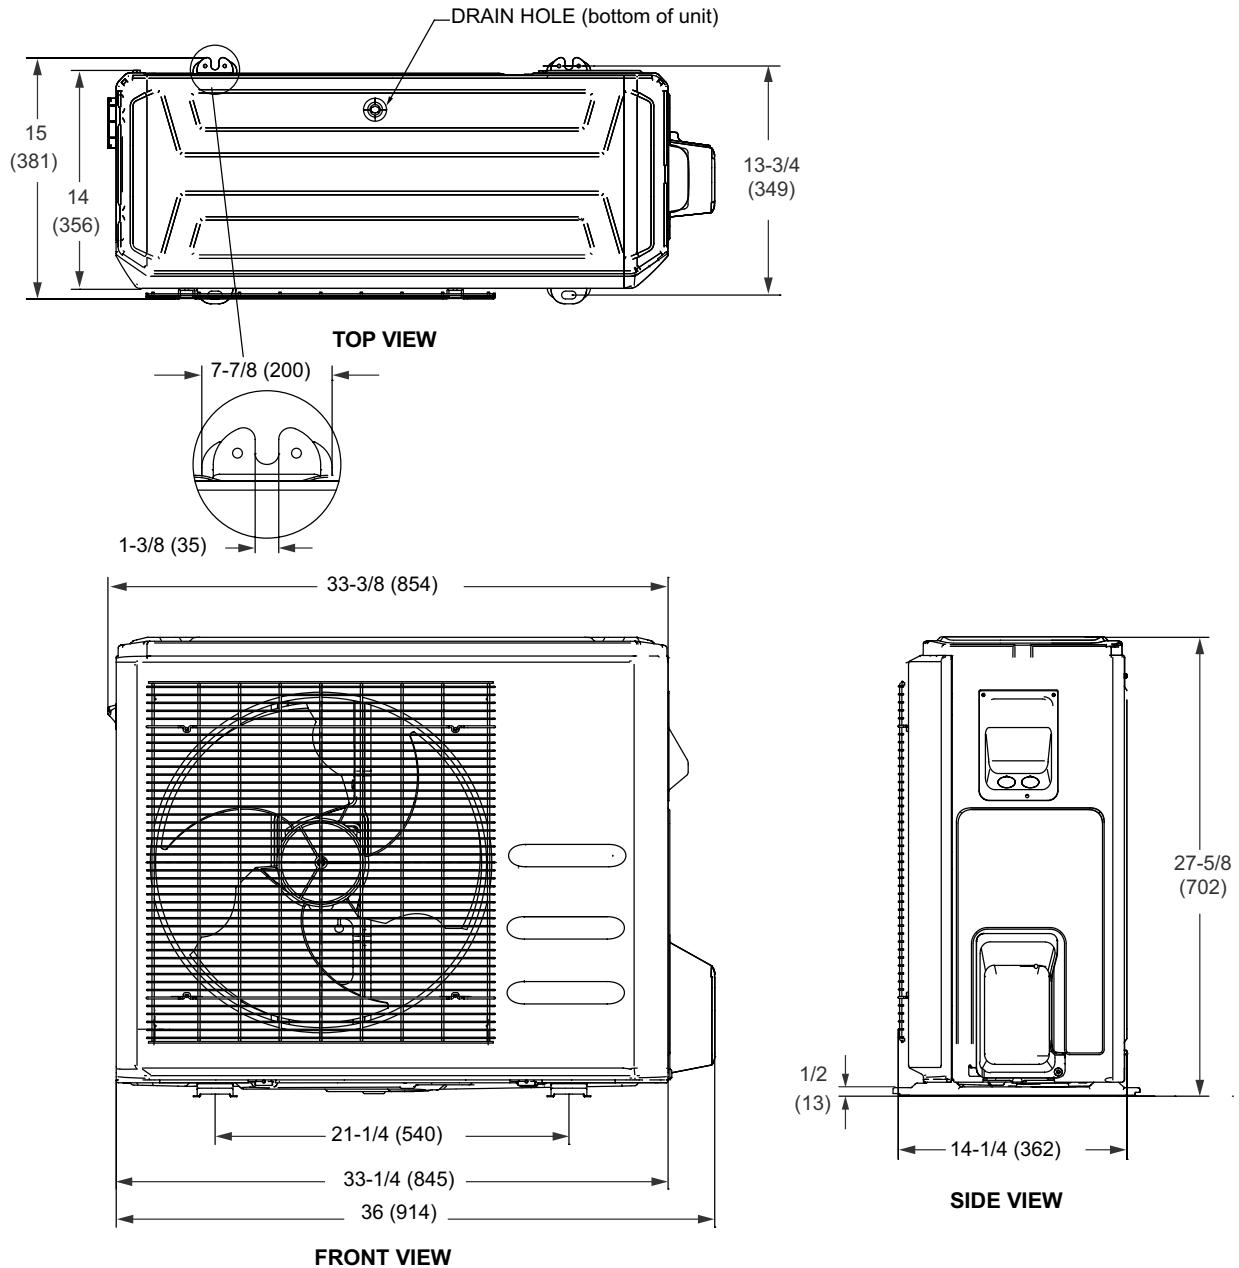

SUBMITTAL DATA - OUTDOOR
UNIT MPB018S4M-2P
MULTI-ZONE MINI-SPLIT HEAT PUMP

OUTDOOR DIMENSIONAL DRAWINGS - INCHES (MM)

NOTE - Due to Lennox' ongoing commitment to quality, Specifications, Ratings, and Dimensions are subject to change without notice and without incurring liability. Improper installation, adjustment, alteration, service or maintenance can cause property damage or personal injury. Installation and service must be performed by a qualified installer and servicing agency.