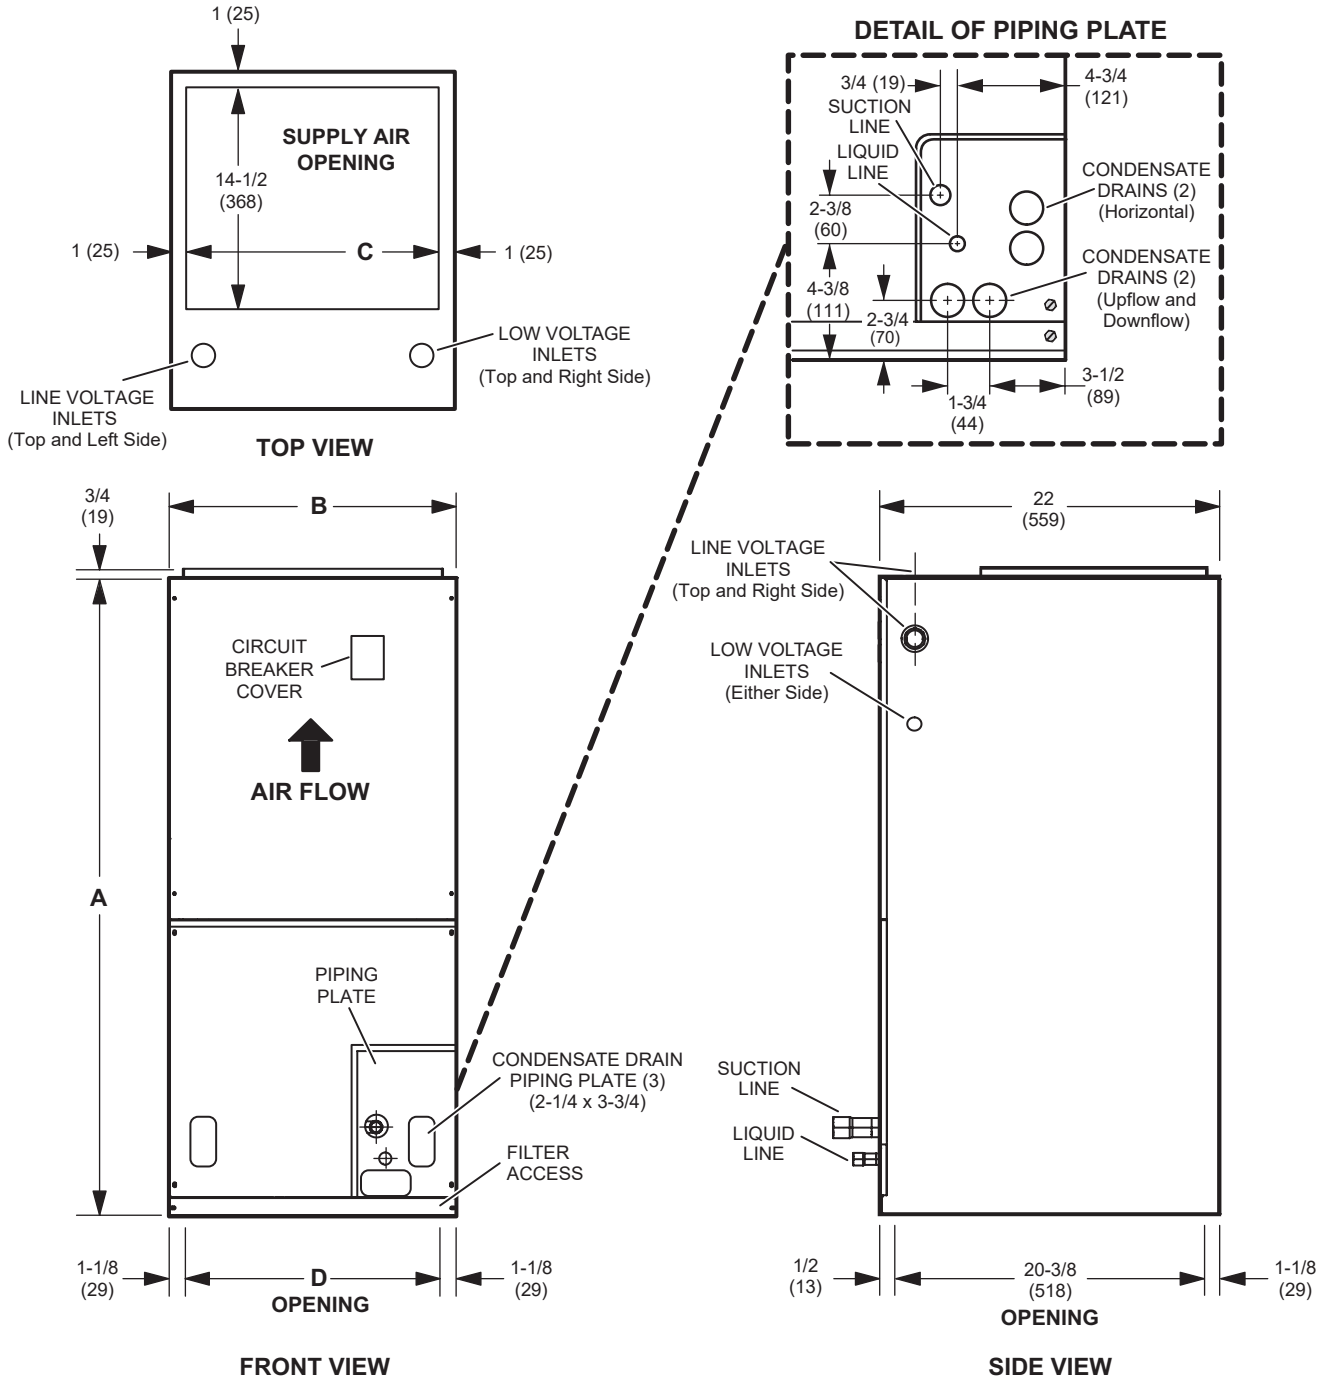

DIMENSIONAL DRAWINGS - INCHES (MM)

Dimensions	060	
	in.	mm
A	59-3/4	1518
B	21-1/2	546
C	19-1/2	495
D	19-1/4	489

NOTE - Due to Lennox' ongoing commitment to quality, Specifications, Ratings and Dimensions subject to change without notice and without incurring liability. Improper installation, adjustment, alteration, service or maintenance can cause property damage or personal injury. Installation and service must be performed by a qualified installer and servicing agency. (202309)

DIMENSIONAL DRAWINGS - INCHES (MM)

Dimensions	060	
	in.	mm
A	59-3/4	1518
B	21-1/2	546
C	19-1/2	495
D	19-1/4	489

NOTE – Due to Lennox' ongoing commitment to quality, Specifications, Ratings and Dimensions subject to change without notice and without incurring liability. Improper installation, adjustment, alteration, service or maintenance can cause property damage or personal injury. Installation and service must be performed by a qualified installer and servicing agency.