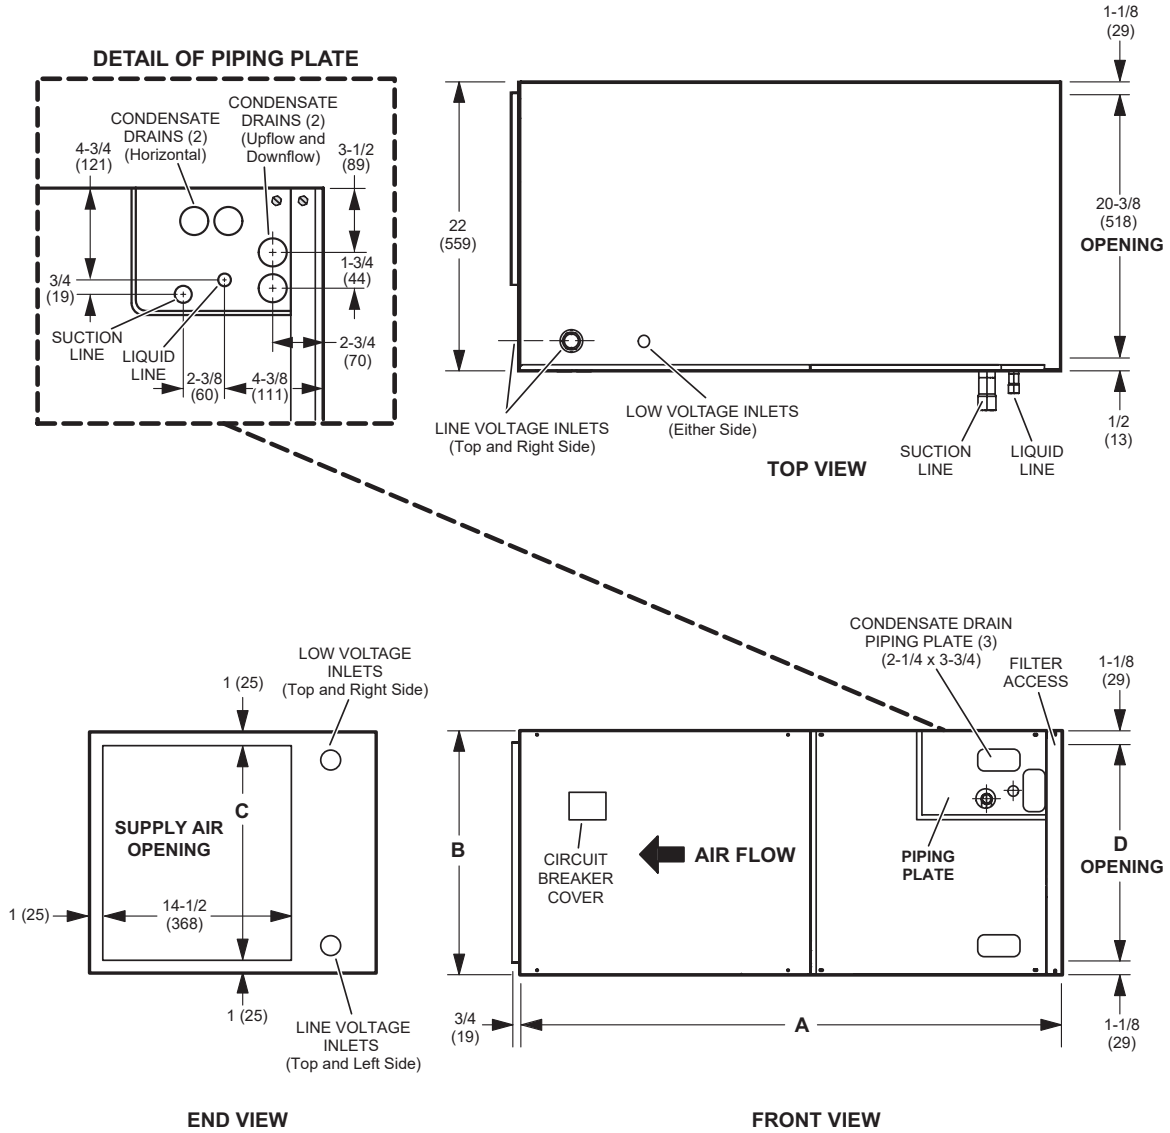

DIMENSIONAL DRAWINGS - INCHES (MM)

Dimensions	060	
	in.	mm
A	59-3/4	1518
B	21-1/2	546
C	19-1/2	495
D	19-1/4	489

NOTE - Due to Lennox' ongoing commitment to quality, Specifications, Ratings and Dimensions subject to change without notice and without incurring liability. Improper installation, adjustment, alteration, service or maintenance can cause property damage or personal injury. Installation and service must be performed by a qualified installer and servicing agency. (202309)

DIMENSIONAL DRAWINGS - INCHES (MM)

Dimensions	060	
	in.	mm
A	59-3/4	1518
B	21-1/2	546
C	19-1/2	495
D	19-1/4	489

NOTE – Due to Lennox' ongoing commitment to quality, Specifications, Ratings and Dimensions subject to change without notice and without incurring liability. Improper installation, adjustment, alteration, service or maintenance can cause property damage or personal injury. Installation and service must be performed by a qualified installer and servicing agency.