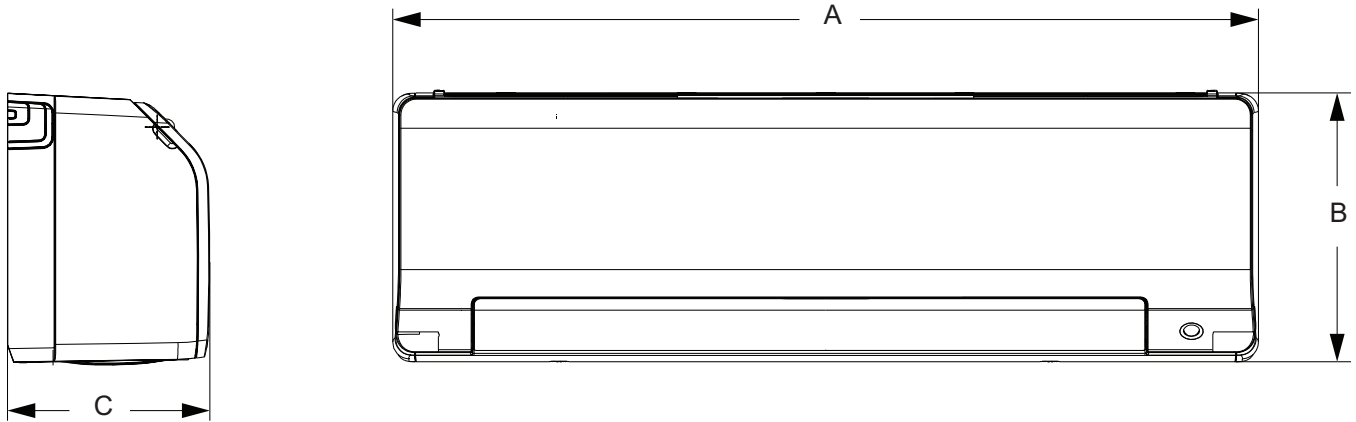

SUBMITTAL DATA - **WALL-MOUNTED**  
**MWMC018S4-2P**  
**MULTI-ZONE MINI-SPLIT HEAT PUMP**

**DIMENSIONAL DRAWINGS - INCHES (MM)**

**SIDE VIEW**

**FRONT VIEW**

**BOTTOM VIEW**

Size	A		B		C	
	in.	mm	in.	mm	in.	mm
MWMC009, 012	33-3/8	848	11-3/4	298	9	229
MWMC018	40	1016	12-1/2	318	9-1/2	241
MWMC024, 030	46-7/8	1191	14-5/8	371	11	279