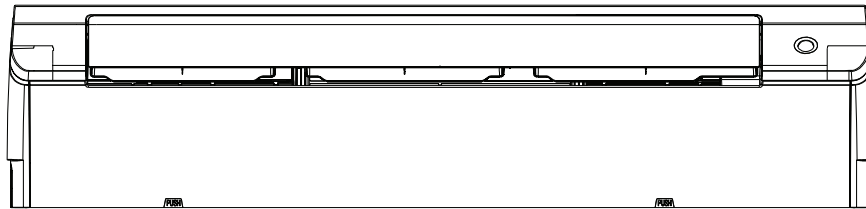

SUBMITTAL DATA - **WALL-MOUNTED**  
**MWMC018S4-2P**  
**MULTI-ZONE MINI-SPLIT HEAT PUMP**

**DIMENSIONAL DRAWINGS - INCHES (MM)**

**SIDE VIEW**

**FRONT VIEW**

**BOTTOM VIEW**

Size	A		B		C	
	in.	mm	in.	mm	in.	mm
MWMC009, 012	33-3/8	848	11-3/4	298	9	229
MWMC018	40	1016	12-1/2	318	9-1/2	241
MWMC024, 030	46-7/8	1191	14-5/8	371	11	279