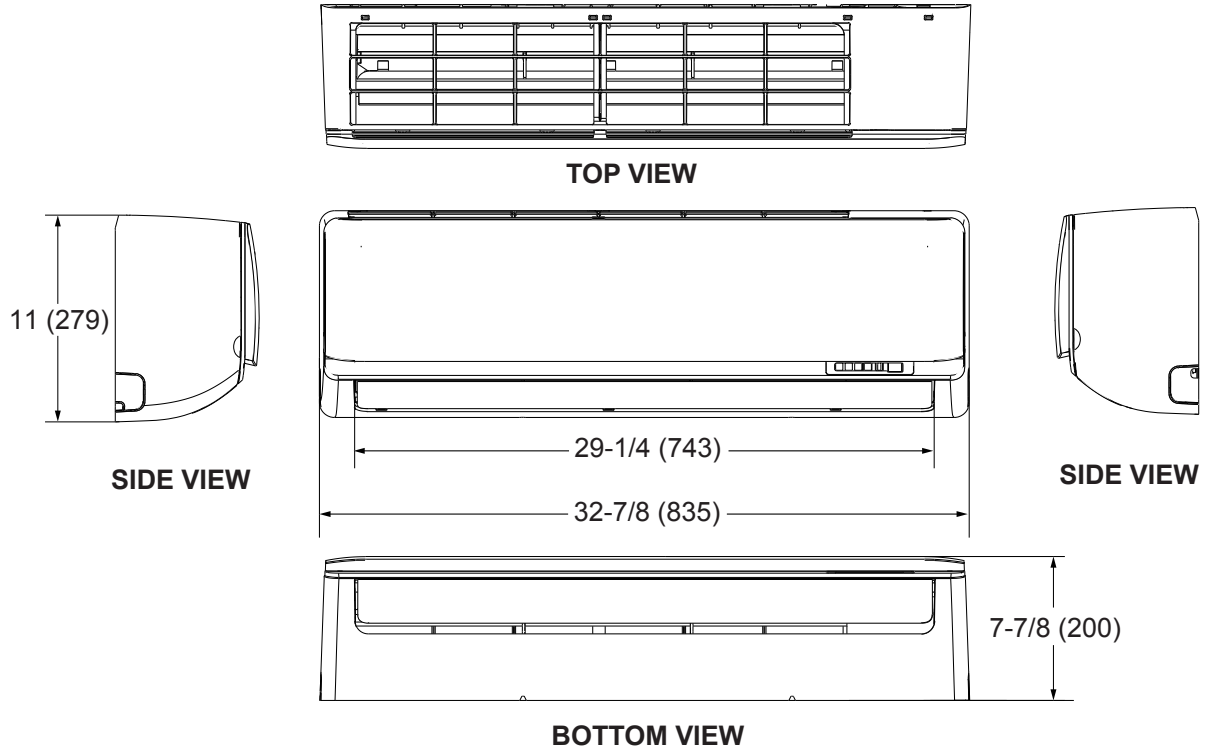

NOTE - Due to Lennox' ongoing commitment to quality, Specifications, Ratings and Dimensions subject to change without notice and without incurring liability. Improper installation, adjustment, alteration, service or maintenance can cause property damage or personal injury. Installation and service must be performed by a qualified installer and servicing agency.