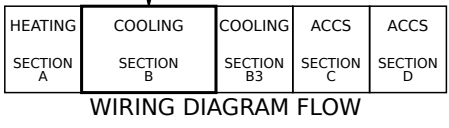

**10** Model: LCM, LGM 036U - 074U Y VOLT  
Cooling Diagram without Higher SCCR  
Voltage: 208-230/3/60 (Y)  
Supersedes: N/A Form No: 538110-02 Rev: 0

REV	EC NO.	DATE	BY	APVD	REVISION NOTE
--	CN-008852AS	1/10/2023	AXL	AAH	ORIGINATED AT PD&R CARROLLTON, TX

Model: LCM, LGM 036U - 074U Y VOLT  
Cooling Diagram without Higher SCCR  
Voltage: 208-230/3/60 (Y)  
Supersedes: N/A Form No: 538110-02 Rev: 0

REV	EC NO.	DATE	BY	APVD	REVISION NOTE
--	CN-008852AS	1/10/2023	AXL	AAH	ORIGINATED AT PD&R CARROLLTON, TX