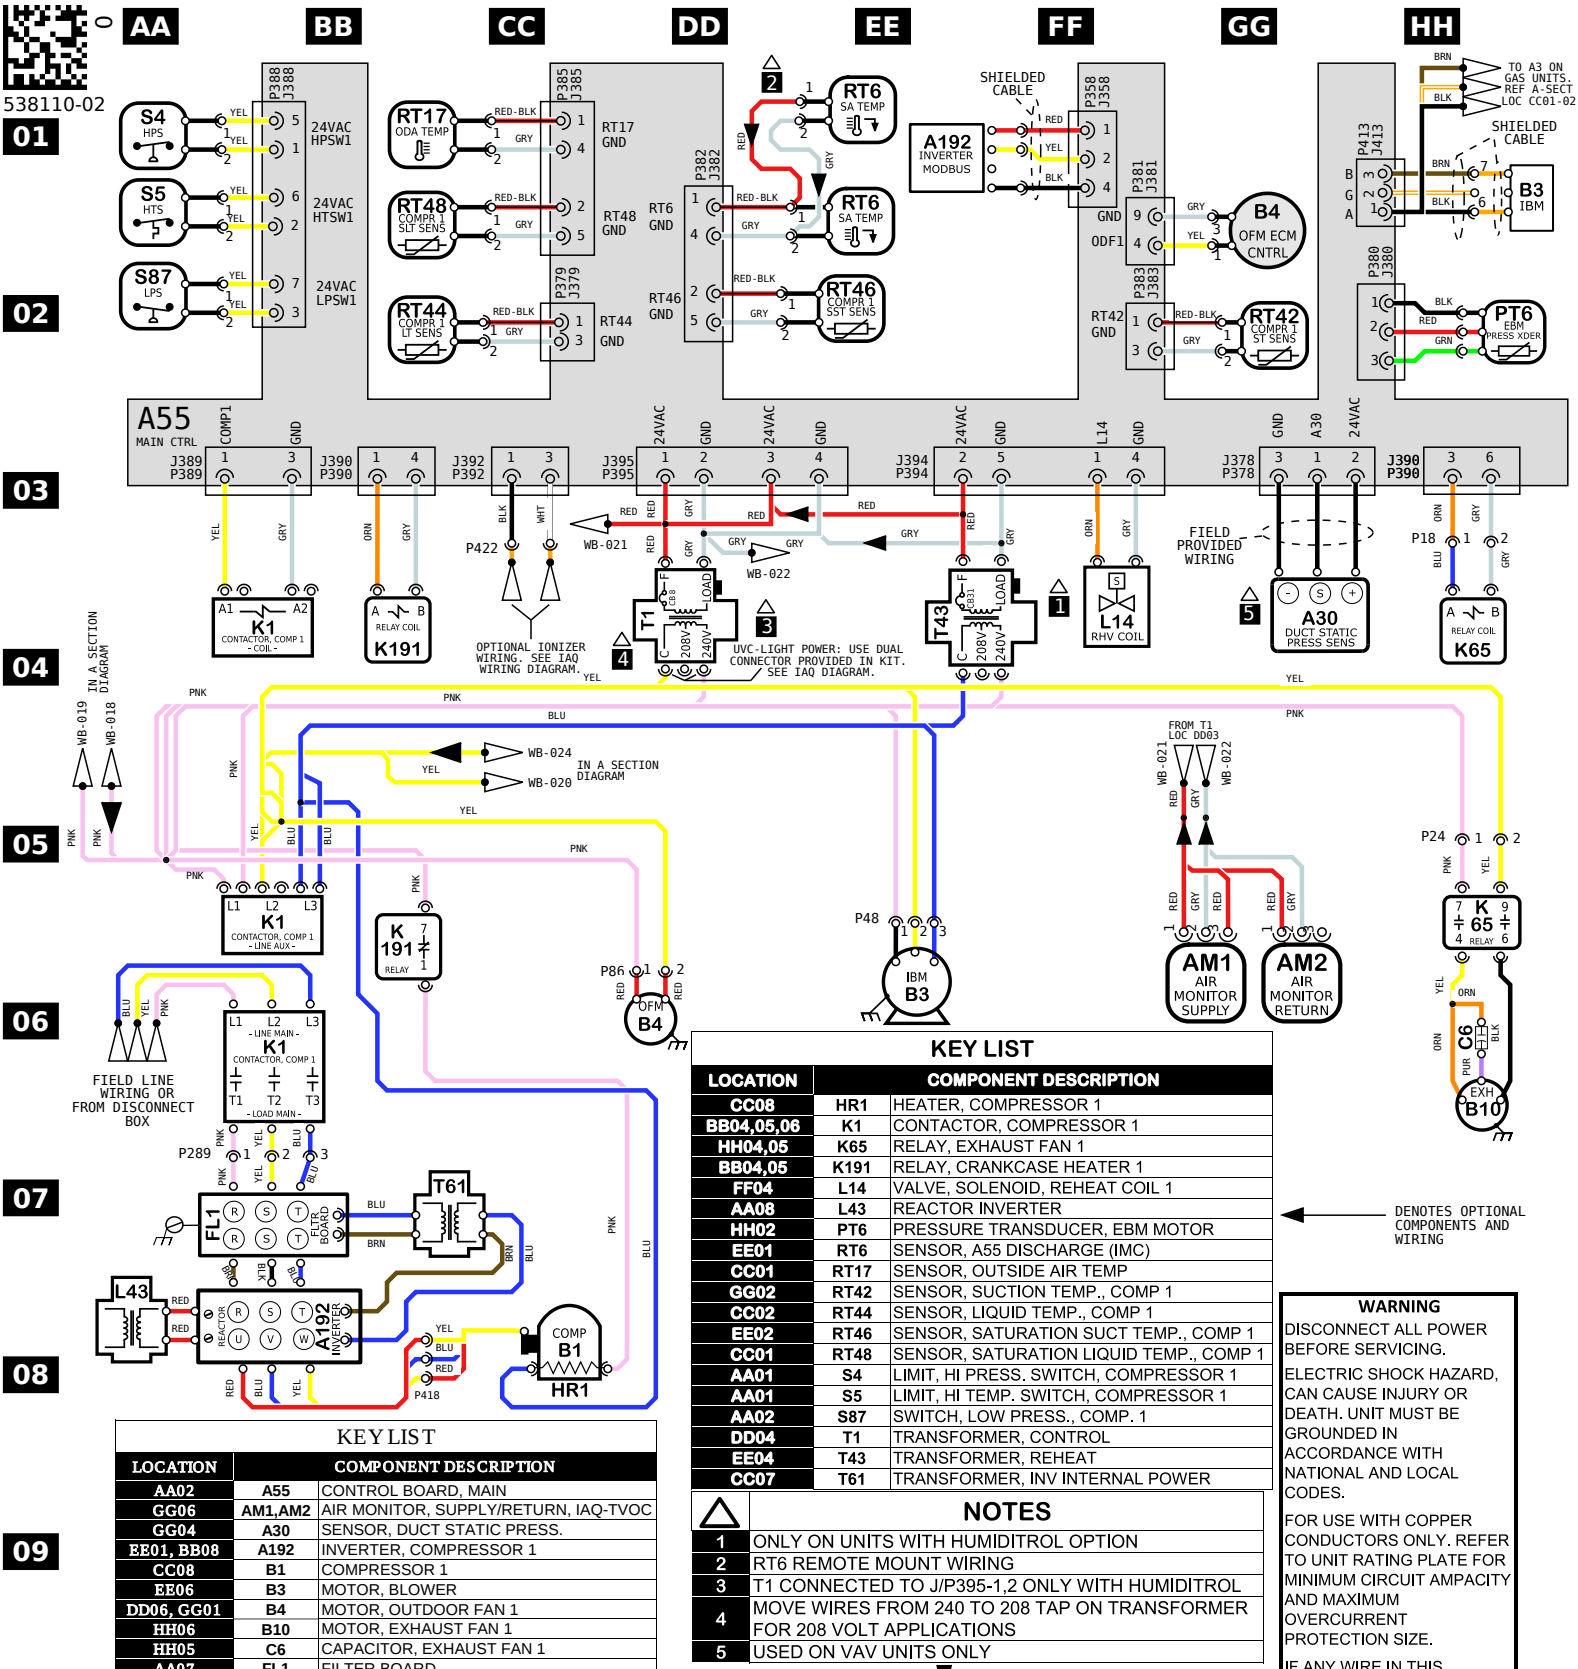

**10** Model: LCM, LGM 036U - 074U Y VOLT  
Cooling Diagram without Higher SCCR  
Voltage: 208-230/3/60 (Y)  
Supersedes: N/A Form No: 538110-02 Rev: 0

REV	EC NO.	DATE	BY	APVD	REVISION NOTE
--	CN-008852AS	1/10/2023	AXL	AAH	ORIGINATED AT PD&R CARROLLTON, TX

Model: LCM, LGM 036U - 074U Y VOLT  
Cooling Diagram without Higher SCCR  
Voltage: 208-230/3/60 (Y)  
Supersedes: N/A Form No: 538110-02 Rev: 0

REV	EC NO.	DATE	BY	APVD	REVISION NOTE
--	CN-008852AS	1/10/2023	AXL	AAH	ORIGINATED AT PD&R CARROLLTON, TX